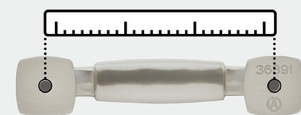

## Cup Pull

## Pulls

Actual finishes may vary slightly due to differences in computer display settings.

- A** BP11287G10  
1-1/4in (32mm) Length
- B** BP22439G10  
5-1/16in (128mm) CTC
- C** BP36891G10  
3in (76mm) CTC
- D** BP36887G10  
3-3/4in (96mm) CTC
- E** BP36888G10  
5-1/16in (128mm) CTC
- F** BP36889G10  
6-5/16in (160mm) CTC
- G** BP36890G10  
8-13/16in (224mm) CTC

### Center-to-Center (CTC)

Distance between screw holes