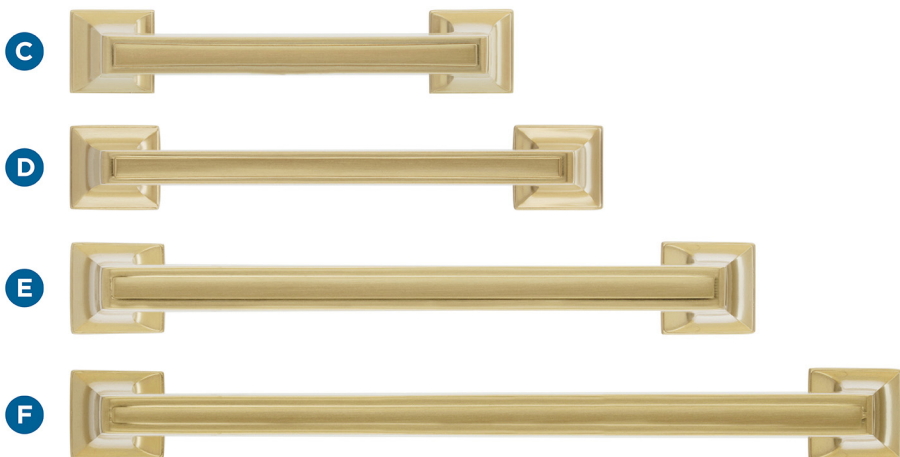

# Mulholland™

**FINISH SHOWN:** Champagne Bronze

*Products sold separately.*

## Knobs

## Pulls

*Actual finishes may vary slightly due to differences in computer display settings.*

**A** BP53029CZ  
1-1/4in (32mm) Length

**B** BP535342CZ  
1-1/2in (38mm) Length

**C** BP53030CZ  
3in (76mm) CTC

### Center-to-Center (CTC)

Distance between screw holes